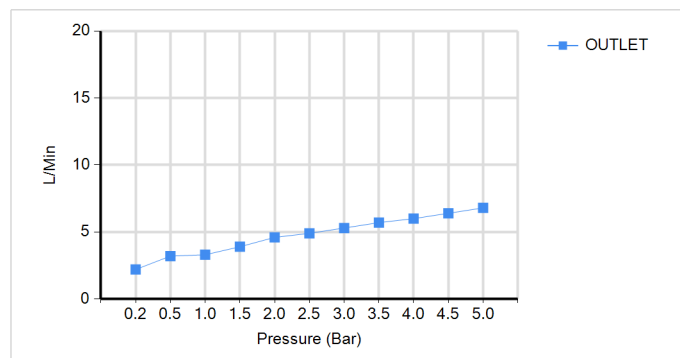

TECHNICAL DATA SHEET

BRAND: BAGNODESIGN

CASCADE CONCEALED BASIN MIXER CP

PRODUCT DATA

Range	: CASCADE
Product code	: BDM-CAS-112017-A-CP
Finish/Colour	: CHROME
Product type	: CONCEALED BASIN MIXER
Material	: BRASS
Connection Size	: 1/2"
Water pressure	: 0.2-5 Bar
RMP	: 1.5 BAR MP

TECHNICAL INFORMATION

ONE PIECE BASIN MIXER
WALL MOUNTED CONCEALED
SINGLE LEVER
WITHOUT WASTE
WITH WATER FLOW AERATOR
2 X 1/2" INLET
1 X 3/4" OUTLET
MIN/MAX INSTALL DEPTH 45-60MM

SCOPE OF DELIVERY

CONCEALED MIXER
HANDLE
SPOUT WITH BACK PLATE
SHROUD
2 X 3/4" RUBBER 'O' RING