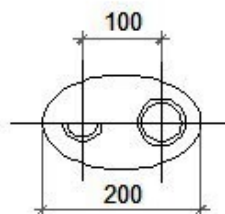

TECHNICAL DATA SHEET

BRAND: BAGNODESIGN

CASCADE CONCEALED BASIN MIXER CP

PRODUCT DATA

Range	: CASCADE
Product code	: BDM-CAS-112017-A-CP
Finish/Colour	: CHROME
Product type	: CONCEALED BASIN MIXER
Material	: BRASS
Connection Size	: 1/2"
Water pressure	: 0.2-5 Bar
RMP	: 1.5 BAR MP

TECHNICAL INFORMATION

ONE PIECE BASIN MIXER
WALL MOUNTED CONCEALED
SINGLE LEVER
WITHOUT WASTE
WITH WATER FLOW AERATOR
2 X 1/2" INLET
1 X 3/4" OUTLET
MIN/MAX INSTALL DEPTH 45-60MM

SCOPE OF DELIVERY

CONCEALED MIXER
HANDLE
SPOUT WITH BACK PLATE
SHROUD
2 X 3/4" RUBBER 'O' RING