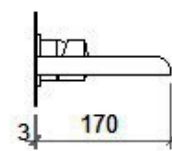

TECHNICAL DATA SHEET

BRAND: BAGNODESIGN

CASCADE CONCEALED BASIN MIXER CP

PRODUCT DATA

Range	: CASCADE
Product code	: BDM-CAS-112017-A-CP
Finish/Colour	: CHROME
Product type	: CONCEALED BASIN MIXER
Material	: BRASS
Connection Size	: 1/2"
Water pressure	: 0.2-5 Bar
RMP	: 1.5 BAR MP

TECHNICAL INFORMATION

ONE PIECE BASIN MIXER
WALL MOUNTED CONCEALED
SINGLE LEVER
WITHOUT WASTE
WITH WATER FLOW AERATOR
2 X 1/2" INLET
1 X 3/4" OUTLET
MIN/MAX INSTALL DEPTH 45-60MM

SCOPE OF DELIVERY

CONCEALED MIXER
HANDLE
SPOUT WITH BACK PLATE
SHROUD
2 X 3/4" RUBBER 'O' RING