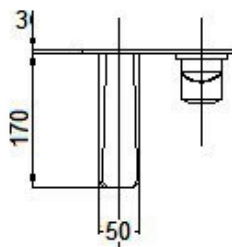

TECHNICAL DATA SHEET

BRAND: BAGNODESIGN

CASCADE CONCEALED BASIN MIXER CP

PRODUCT DATA

Range	: CASCADE
Product code	: BDM-CAS-112017-A-CP
Finish/Colour	: CHROME
Product type	: CONCEALED BASIN MIXER
Material	: BRASS
Connection Size	: 1/2"
Water pressure	: 0.2-5 Bar
RMP	: 1.5 BAR MP

TECHNICAL INFORMATION

ONE PIECE BASIN MIXER
WALL MOUNTED CONCEALED
SINGLE LEVER
WITHOUT WASTE
WITH WATER FLOW AERATOR
2 X 1/2" INLET
1 X 3/4" OUTLET
MIN/MAX INSTALL DEPTH 45-60MM

SCOPE OF DELIVERY

CONCEALED MIXER
HANDLE
SPOUT WITH BACK PLATE
SHROUD
2 X 3/4" RUBBER 'O' RING