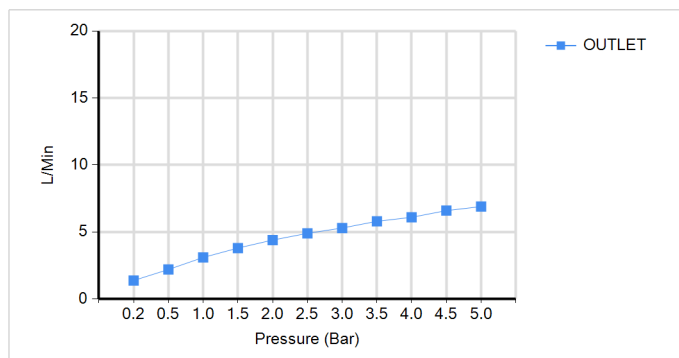

## TECHNICAL DATA SHEET

BRAND: BAGNODESIGN

CASCADE MONO BASIN MIXER CP

### PRODUCT DATA

Range : CASCADE  
Product code : BDM-CAS-111119-A-CP  
Finish/Colour : CHROME  
Product type : MONO BASIN MIXER  
Material : BRASS  
Connection Size : 1/2"  
Water pressure : 0.2-5 Bar  
RMP : 1.5 BAR MP

### TECHNICAL INFORMATION

MONO BASIN MIXER  
DECK MOUNTED  
SINGLE LEVER  
WITHOUT WASTE  
WITHOUT WATER FLOW AERATOR  
2X 1/2"NUT X 350MM FLEXI PIPE  
DRILL HOLE DIA 40 MM