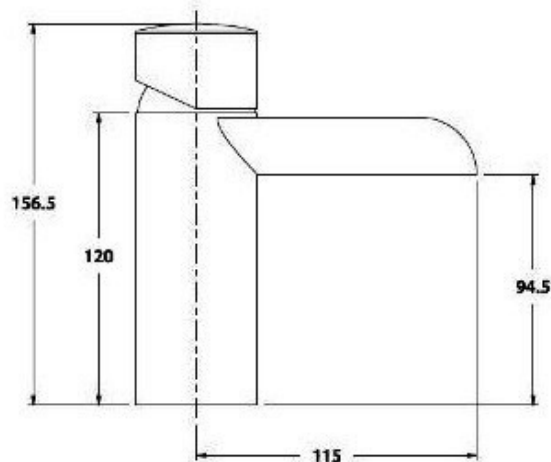

## TECHNICAL DATA SHEET

BRAND: BAGNODESIGN

CASCADE MONO BASIN MIXER CP

### PRODUCT DATA

Range : CASCADE  
Product code : BDM-CAS-111119-A-CP  
Finish/Colour : CHROME  
Product type : MONO BASIN MIXER  
Material : BRASS  
Connection Size : 1/2"  
Water pressure : 0.2-5 Bar  
RMP : 1.5 BAR MP

### TECHNICAL INFORMATION

MONO BASIN MIXER  
DECK MOUNTED  
SINGLE LEVER  
WITHOUT WASTE  
WITHOUT WATER FLOW AERATOR  
2X 1/2"NUT X 350MM FLEXI PIPE  
DRILL HOLE DIA 40 MM