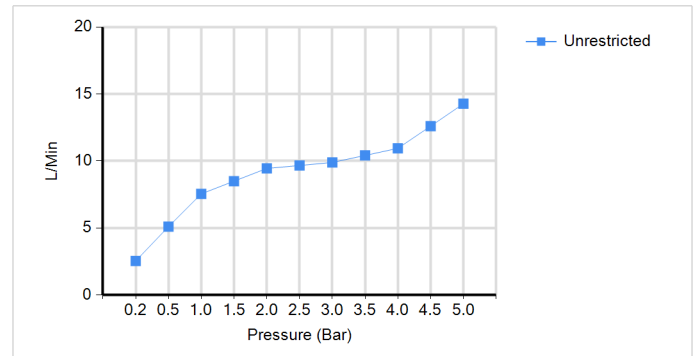

TECHNICAL DATA SHEET

BRAND: BAGNODESIGN

ES17 BRUGES CONCEALED SHOWER MIXER W/DIVERTER CP

PRODUCT DATA

Range : BRUGES
Product code : BDM-BRU-412222-A-CP
Finish/Colour : CHROME
Product type : CONCEALED SHOWER MIXER
Material : BRASS
Connection Size : 1/2"
Water pressure : 0.2-5 Bar

TECHNICAL INFORMATION

MONO SHOWER MIXER
WITH PUSH/PULL DIVERTER
WALL MOUNTED CONCEALED
SINGLE HANDLE
2X 1/2" INLETS
2X 1/2" OUTLET
MIN/MAX INSTALL DEPTH 60-85MM

SCOPE OF DELIVERY

SHOWER MIXER VALVE W/DIVERTER
HANDLE
DIVERTER HANDLE
BACKPLATE
ALLEN KEY