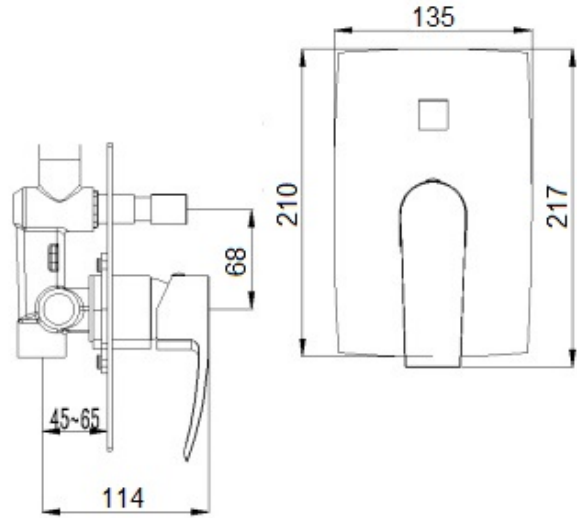

TECHNICAL DATA SHEET

BRAND: BAGNODESIGN

ES17 BRUGES CONCEALED SHOWER MIXER W/DIVERTER CP

PRODUCT DATA

Range : BRUGES
Product code : BDM-BRU-412222-A-CP
Finish/Colour : CHROME
Product type : CONCEALED SHOWER MIXER
Material : BRASS
Connection Size : 1/2"
Water pressure : 0.2-5 Bar

TECHNICAL INFORMATION

MONO SHOWER MIXER
WITH PUSH/PULL DIVERTER
WALL MOUNTED CONCEALED
SINGLE HANDLE
2X 1/2" INLETS
2X 1/2" OUTLET
MIN/MAX INSTALL DEPTH 60-85MM

SCOPE OF DELIVERY

SHOWER MIXER VALVE W/DIVERTER
HANDLE
DIVERTER HANDLE
BACKPLATE
ALLEN KEY