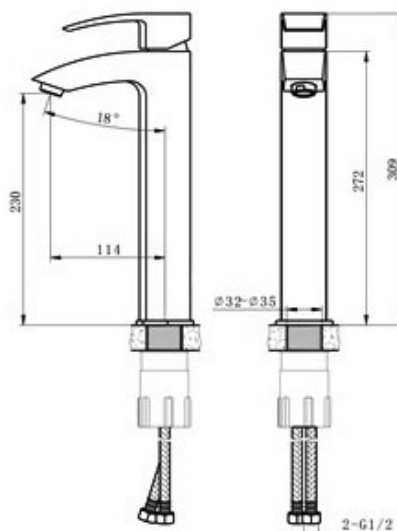

## TECHNICAL DATA SHEET

BRAND: BAGNODESIGN

ES17 BRUGES MONO TALL BASIN MIXER W/PTW CP

### PRODUCT DATA

Range : BRUGES  
Product code : BDM-BRU-111531-A-CP  
Finish/Colour : CHROME  
Product type : TALL BASIN MIXER  
Material : BRASS  
Connection Size : 1/2"  
Water pressure : 0.2-5 Bar

### TECHNICAL INFORMATION

MONO TALL BASIN MIXER  
DECK MOUNTED  
SINGLE LEVER  
WITH PUSH TYPE WASTE  
WITH WATER FLOW AERATOR  
2X 1/2" NUT X 350MM FLEXI PIPE  
DRILL HOLE DIA 30-32 MM

### SCOPE OF DELIVERY

BASIN MIXER  
WASTE ASSEMBLY  
BASE PLATE  
2 X FLEXIBLE PIPES  
BACK NUT