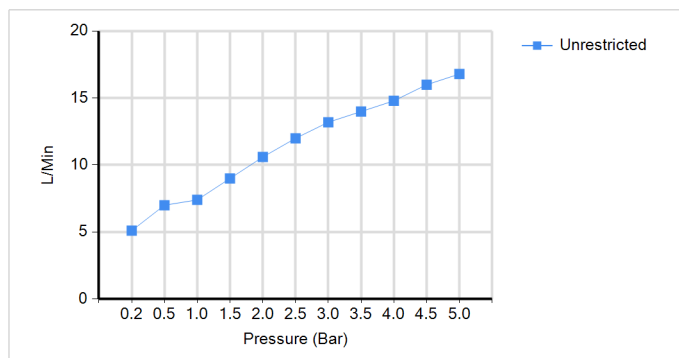

## TECHNICAL DATA SHEET

BRAND: BAGNODESIGN

ES17 BRUGES MONO TALL BASIN MIXER W/PTW CP

### PRODUCT DATA

Range : BRUGES  
Product code : BDM-BRU-111531-A-CP  
Finish/Colour : CHROME  
Product type : TALL BASIN MIXER  
Material : BRASS  
Connection Size : 1/2"  
Water pressure : 0.2-5 Bar

### TECHNICAL INFORMATION

MONO TALL BASIN MIXER  
DECK MOUNTED  
SINGLE LEVER  
WITH PUSH TYPE WASTE  
WITH WATER FLOW AERATOR  
2X 1/2" NUT X 350MM FLEXI PIPE  
DRILL HOLE DIA 30-32 MM

### SCOPE OF DELIVERY

BASIN MIXER  
WASTE ASSEMBLY  
BASE PLATE  
2 X FLEXIBLE PIPES  
BACK NUT