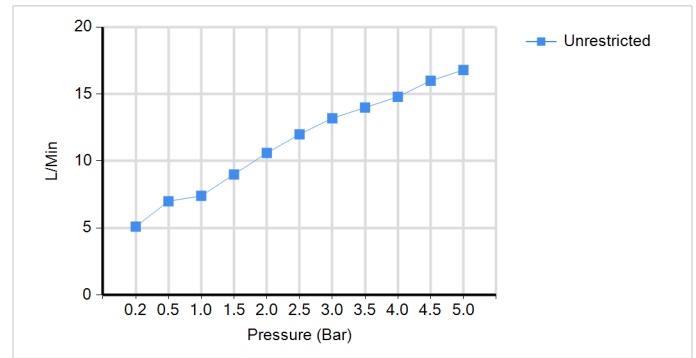

TECHNICAL DATA SHEET

BRAND: BAGNODESIGN

ES17 BRUGES MONO BASIN MIXER W/PUW CP

PRODUCT DATA

Range : BRUGES
Product code : BDM-BRU-111516-A-CP
Finish/Colour : CHROME
Product type : MONO BASIN MIXER
Material : BRASS
Connection Size : 1/2"
Water pressure : 0.2-5 Bar

TECHNICAL INFORMATION

MONO BASIN MIXER
DECK MOUNTED
SINGLE LEVER
WITH POP UP WASTE
WITH WATER FLOW AERATOR
2X 1/2" NUT X 350MM FLEXI PIPE
DRILL HOLE DIA 38 MM

SCOPE OF DELIVERY

BASIN MIXER
WASTE ASSEMBLY
BASE PLATE
2 X FLEXIBLE PIPES
FIXING KIT
PUSH ROD