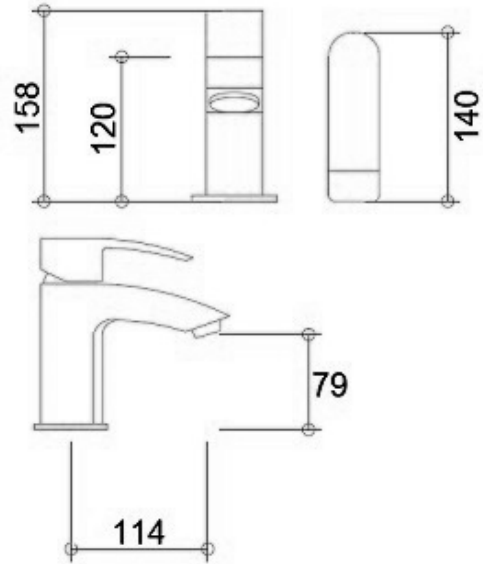

TECHNICAL DATA SHEET

BRAND: BAGNODESIGN

ES17 BRUGES MONO BASIN MIXER W/PUW CP

PRODUCT DATA

Range : BRUGES
Product code : BDM-BRU-111516-A-CP
Finish/Colour : CHROME
Product type : MONO BASIN MIXER
Material : BRASS
Connection Size : 1/2"
Water pressure : 0.2-5 Bar

TECHNICAL INFORMATION

MONO BASIN MIXER
DECK MOUNTED
SINGLE LEVER
WITH POP UP WASTE
WITH WATER FLOW AERATOR
2X 1/2" NUT X 350MM FLEXI PIPE
DRILL HOLE DIA 38 MM

SCOPE OF DELIVERY

BASIN MIXER
WASTE ASSEMBLY
BASE PLATE
2 X FLEXIBLE PIPES
FIXING KIT
PUSH ROD