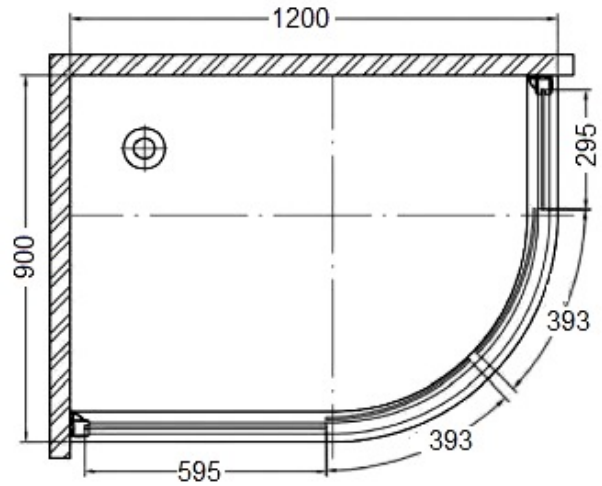

## TECHNICAL DATA SHEET

BRAND: BAGNODESIGN

ES19 OFFSET QUADRANT ENCLOSURE 1200X900 TWIN DOOR CP

### PRODUCT DATA

Range : ENCLOSURES & TRAYS  
Product code : BDD-SHW-E1120D-A-CP  
Finish/Colour : CHROME  
Product type : SHOWER ENCLOSURE  
Material : GLASS  
Connection Size :

### TECHNICAL INFORMATION

OFFSET QUAD ENCLOSURE  
WITH 2 SLIDING DOORS  
6MM TOUGHENED SAFETY GLASS  
CONCEALED FIXINGS  
FULL LENGTH MAGNETIC STRIPS  
SMOOTH DOUBLE EASY CLEAN ROLLERS  
REVERSIBLE  
WETROOM COMPATIBLE  
HEIGHT 1850MM