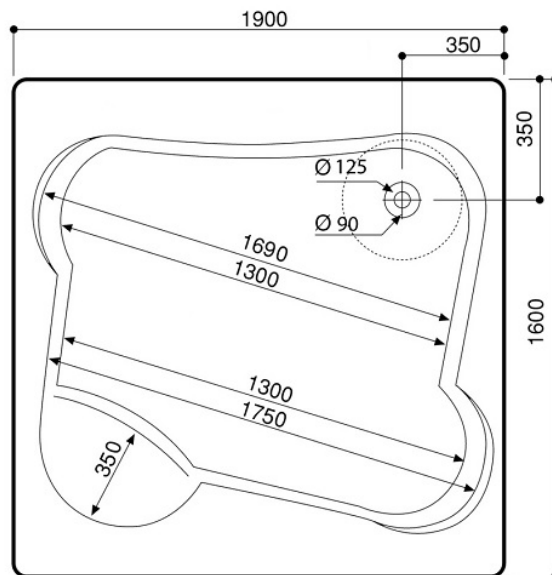

TECHNICAL DATA SHEET

BRAND: BAGNODESIGN

LOVE INSET BATHTUB 1900X1600 WH

PRODUCT DATA

Range : BATHING
Product code : BDB-LOV-25190-B-WH
Finish/Colour : WHITE
Product type : INSET BATH
Material : ACRYLIC
Connection Size : 1 1/2"

TECHNICAL INFORMATION

INSET BATH TUB
IN 5.0 MM ACRYLIC
WITH OVERFLOW
LUXURY DOUBLE ENDED
529 LITRE CAPACITY
USE WITH WASTE BDP-WBT-110-90-B-XX
USE WITH LEG-SET BDB-LEG-LOVE-A-BK
WEIGHT: 71 KG
WEIGHT WHEN FULL: 600 KG
USE WITH SPOUT BDM-LOV-811015-A-CP

SCOPE OF DELIVERY

INSET BATH TUB