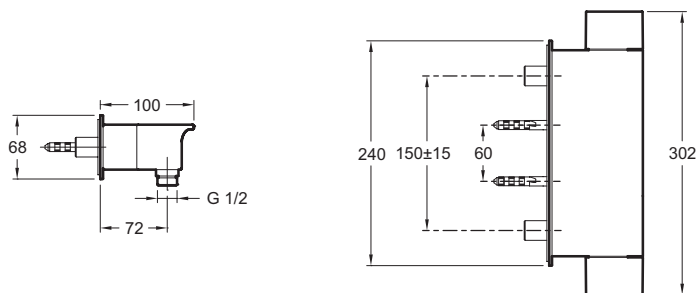

### Thermostatic single-lever wall-mount shower mixer 9104D

Collection: STANCE

Finish\*:

CP - Polished Chrome

Main features:

### Features

- Installation: Wall-mount
- Safety stop at 38°
- Non-return valves on supplies
- Connection: With connectors and wall escutcheons
- Maximum temperature 50°
- Connectors with wall escutcheons

### Technical drawing

Product Specification: Thermostatic single-lever wall-mount shower mixer. 9104D. Collection: STANCE. Installation: Wall-mount. Connection: With connectors and wall escutcheons. Safety stop at 38°. Maximum temperature 50°. Non-return valves on supplies. Connectors with wall escutcheons.