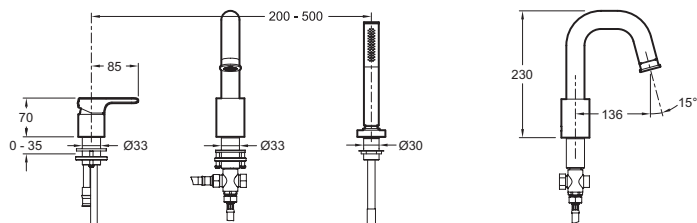

### Single-lever 3-hole deck-mount mixer for bath fringe including hand shower

## Features

- **Weight:** 5 kg
- **Flow rate:** 21 l/min
- **Mechanism:** Ceramic disc cartridge with temperature and flow limiter
- Temperature limiter ring
- Anti-scale aerator
- Tall flow spout
- Concealed metal hose
- **Installation:** Deck-mount
- **Flow rate:** 21 l/min
- The Singulier range combine elegant, sensuous lines with graceful curves that come together delicately to create a serene, understated look and tranquil sensibility.
- Sensitive flow control
- Discreet automatic diverter at end of spout
- Anti-scale single spray handshower

## Technical drawing

Product Specification: Single-lever 3-hole deck-mount mixer for bath fringe including hand shower. 10873D. Collection: SINGULIER. Weight: 5 kg. Installation: Deck-mount. Flow rate: 21 l/min. Flow rate: 21 l/min. Mechanism: Ceramic disc cartridge with temperature and flow limiter. The Singulier range combine elegant, sensuous lines with graceful curves that come together delicately to create a serene, understated look and tranquil sensibility.. Temperature limiter ring. Sensitive flow control. Anti-scale aerator. Discreet automatic diverter at end of spout. Tall flow spout. Anti-scale single spray handshower. Concealed metal hose.