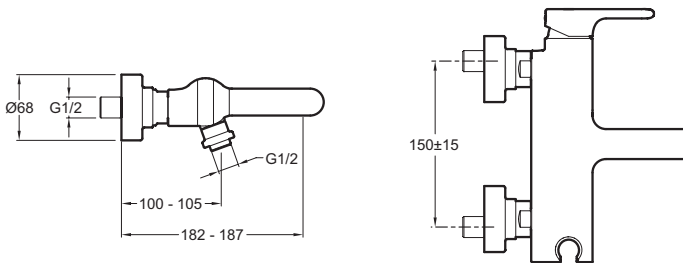

Single-lever wall-mount bath/shower mixer 10867D

Collection: SINGULIER

Finish*:

CP - Polished Chrome

Main features:

Features

- **Weight:** 3.5 kg
- **Flow rate:** 20 l/min
- **Mechanism:** Ceramic disc cartridge
- The Singulier range combine elegant, sensuous lines with graceful curves that come together delicately to create a serene, understated look and tranquil sensibility.
- Temperature limiter ring
- Anti-scale aerator
- Non-return valve on shower outlet
- **Installation:** Wall-mount
- **Connection:** With connectors and wall escutcheons
- **Hole configuration:** 150 ± 15 mm
- Automatic diverter discreetly positioned around shower hose outlet
- Sensitive flow control
- Integrated handshower holder

Technical drawing

Product Specification: Single-lever wall-mount bath/shower mixer. 10867D. Collection: SINGULIER. Weight: 3.5 kg. Installation: Wall-mount. Flow rate: 20 l/min. Connection: With connectors and wall escutcheons. Mechanism: Ceramic disc cartridge. Hole configuration: 150 ± 15 mm. The Singulier range combine elegant, sensuous lines with graceful curves that come together delicately to create a serene, understated look and tranquil sensibility.. Automatic diverter discreetly positioned around shower hose outlet. Temperature limiter ring. Sensitive flow control. Anti-scale aerator. Integrated handshower holder. Non-return valve on shower outlet.