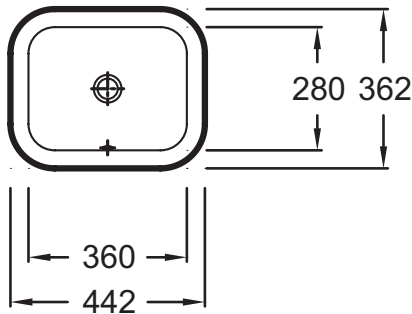

### Consumer benefits

- WIDE SELECTION: 4 shapes, 7 sizes, with or without overflow hole
- CLEAN & PERFECT INSTALLATION: ground on the surface of the rim

### Installation benefits

- WIDE SELECTION: 4 shapes, 7 sizes, with or without overflow hole
- EASY CARE: fully glazed even outside, gentle and cornerless slopes, deep basin avoiding splashes
- AESTHETICS: discreet overflow hole positioned at the front of the basin, no visible overflow channel outside

### Features

- Dimensions: 44 x 36 x 10.5 cm (external dimension), 36 x 28 x 10.5 cm (internal dimension)
- Material: Ceramic
- With overflow
- Weight: 11.2 kg
- Installation: Undercounter

### Technical drawing

Product Specification: Rectangular undercounter basin, 44 x 36 cm, with overflow. YC102K. Collection: VOX. Dimensions: 44 x 36 x 10.5 cm (external dimension), 36 x 28 x 10.5 cm (internal dimension). Weight: 11.2 kg. Material: Ceramic. Installation: Undercounter. With overflow.