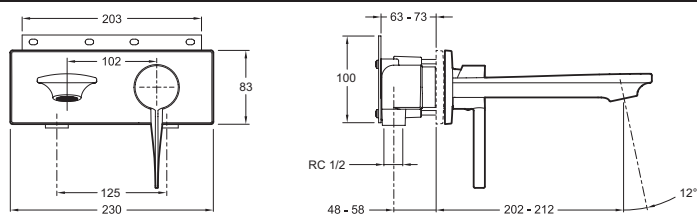

## Features

- Installation: Wall-mount
- Incl. wall mount mixing valve
- Anti-scale aerator
- Flow rate: 5 l/min
- Joystick lever
- Ceramic disc cartridge

## Technical drawing

Product Specification: Single-lever washbasin mixer wall-mount. 9106D. Collection: STANCE. Installation: Wall-mount. Flow rate: 5 l/min. Incl. wall mount mixing valve. Joystick lever. Anti-scale aerator. Ceramic disc cartridge.