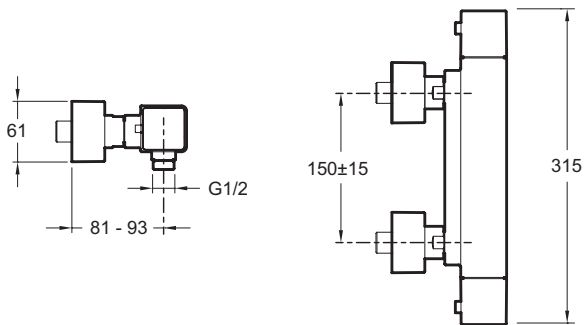

Thermostatic single-lever wall-mount shower mixer 9096D

Collection: STRAYT

Finish*:

CP - Polished
Chrome

Main features:

Features

- Installation: Wall-mount
- Safety stop at 37°
- Connectors with wall escutcheons
- Connection: With connectors and wall escutcheons
- Non-return valves on supplies

Technical drawing

Product Specification: Thermostatic single-lever wall-mount shower mixer. 9096D. Collection: STRAYT. Installation: Wall-mount. Connection: With connectors and wall escutcheons. Safety stop at 37°. Non-return valves on supplies. Connectors with wall escutcheons.