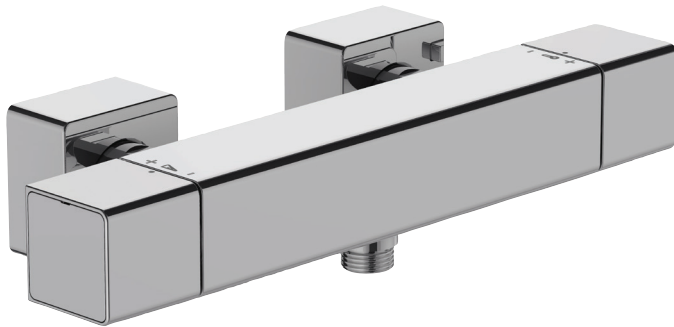

Thermostatic single-lever wall-mount shower mixer 9096D

Collection: STRAYT

Finish*:

CP - Polished
Chrome

Main features:

Features

- Installation: Wall-mount
- Safety stop at 37°
- Connectors with wall escutcheons
- Connection: With connectors and wall escutcheons
- Non-return valves on supplies

Technical drawing

Product Specification: Thermostatic single-lever wall-mount shower mixer. 9096D. Collection: STRAYT. Installation: Wall-mount. Connection: With connectors and wall escutcheons. Safety stop at 37°. Non-return valves on supplies. Connectors with wall escutcheons.