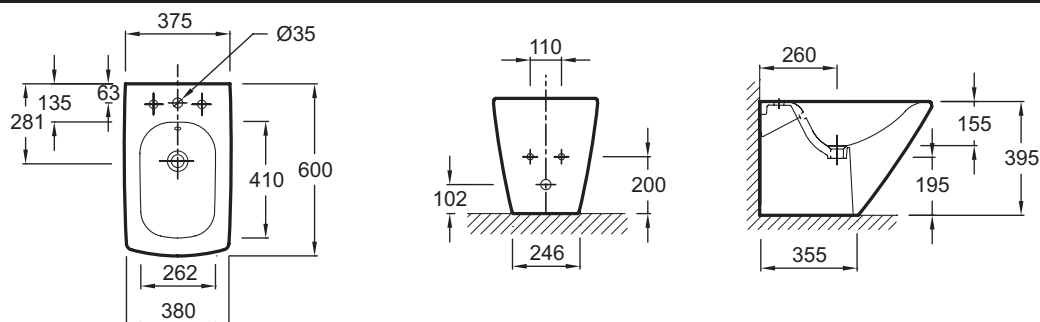

Collection: ESCALE

Finish*:

00 - White

Features

- Dimensions: 60 x 38
- Material: Ceramic
- Faucet drilling: 1 faucet hole. 2 pre-drilled holes
- Smooth, balanced shape
- Weight: 27.2 kg
- Installation: Floor-standing
- Fixings: Concealed fixings included
- Chromed overflow cap

Optional products

- 19038W: Back-to-wall WC pan 68 x 37.5 cm

Technical drawing

Product Specification: Back-to-wall bidet 60 x 38 cm. 19044W. Collection: ESCALE. Dimensions: 60 x 38. Weight: 27.2 kg. Material: Ceramic. Installation: Floor-standing. Faucet drilling: 1 faucet hole. 2 pre-drilled holes. Fixings: Concealed fixings included. Smooth, balanced shape. Chromed overflow cap.