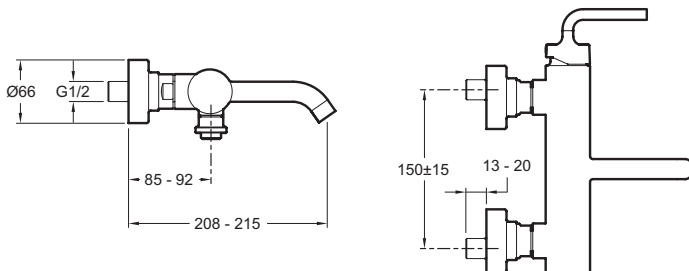

Single-lever wall-mount bath/shower mixer 14589D-4A

Collection: PURISTIC

Finish*:

CP - Polished
Chrome

Main features:

Features

- **Weight:** 3.5 kg
- **Flow rate:** 23 l/mn
- **Mechanism:** Ceramic disc cartridge with temperature limiter
- Puristic brassware combines the strength of simple, architectural forms with sensual lines and careful detailing
- Discreetly-located diverter on shower hose outlet
- Non-return valve on shower outlet
- **Installation:** Wall-mount
- **Connection:** With connectors and wall escutcheons
- **Hole configuration:** 150 ± 15 mm
- Elements of relaxed minimalism are honest interpretations of classic modernity
- Temperature limiter ring
- Anti-scale aerator

Technical drawing

Product Specification: Single-lever wall-mount bath/shower mixer. 14589D-4A. Collection: PURISTIC. Weight: 3.5 kg. Installation: Wall-mount. Flow rate: 23 l/mn. Connection: With connectors and wall escutcheons. Mechanism: Ceramic disc cartridge with temperature limiter. Hole configuration: 150 ± 15 mm. Puristic brassware combines the strength of simple, architectural forms with sensual lines and careful detailing. Elements of relaxed minimalism are honest interpretations of classic modernity. Discreetly-located diverter on shower hose outlet. Temperature limiter ring. Non-return valve on shower outlet. Anti-scale aerator.