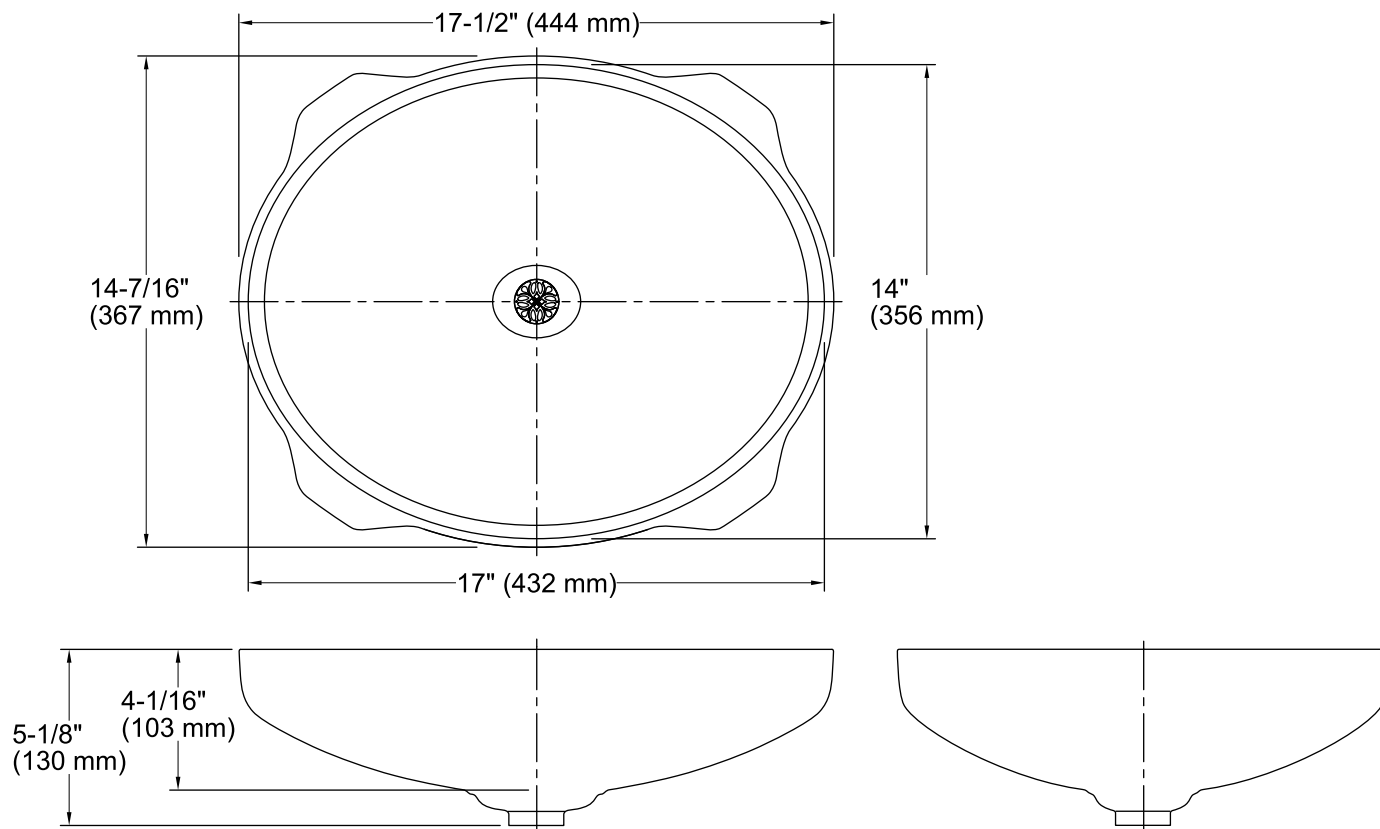

Technical Information

All product dimensions are nominal.

Bowl configuration: Single

Installation: Under-mount

Bowl area (Only): Length: 17" (432 mm)
Width: 14" (356 mm)
Water depth: 4" (102 mm)

Template: 1151011-7, required, not included

Notes

Install this product according to the installation instructions.